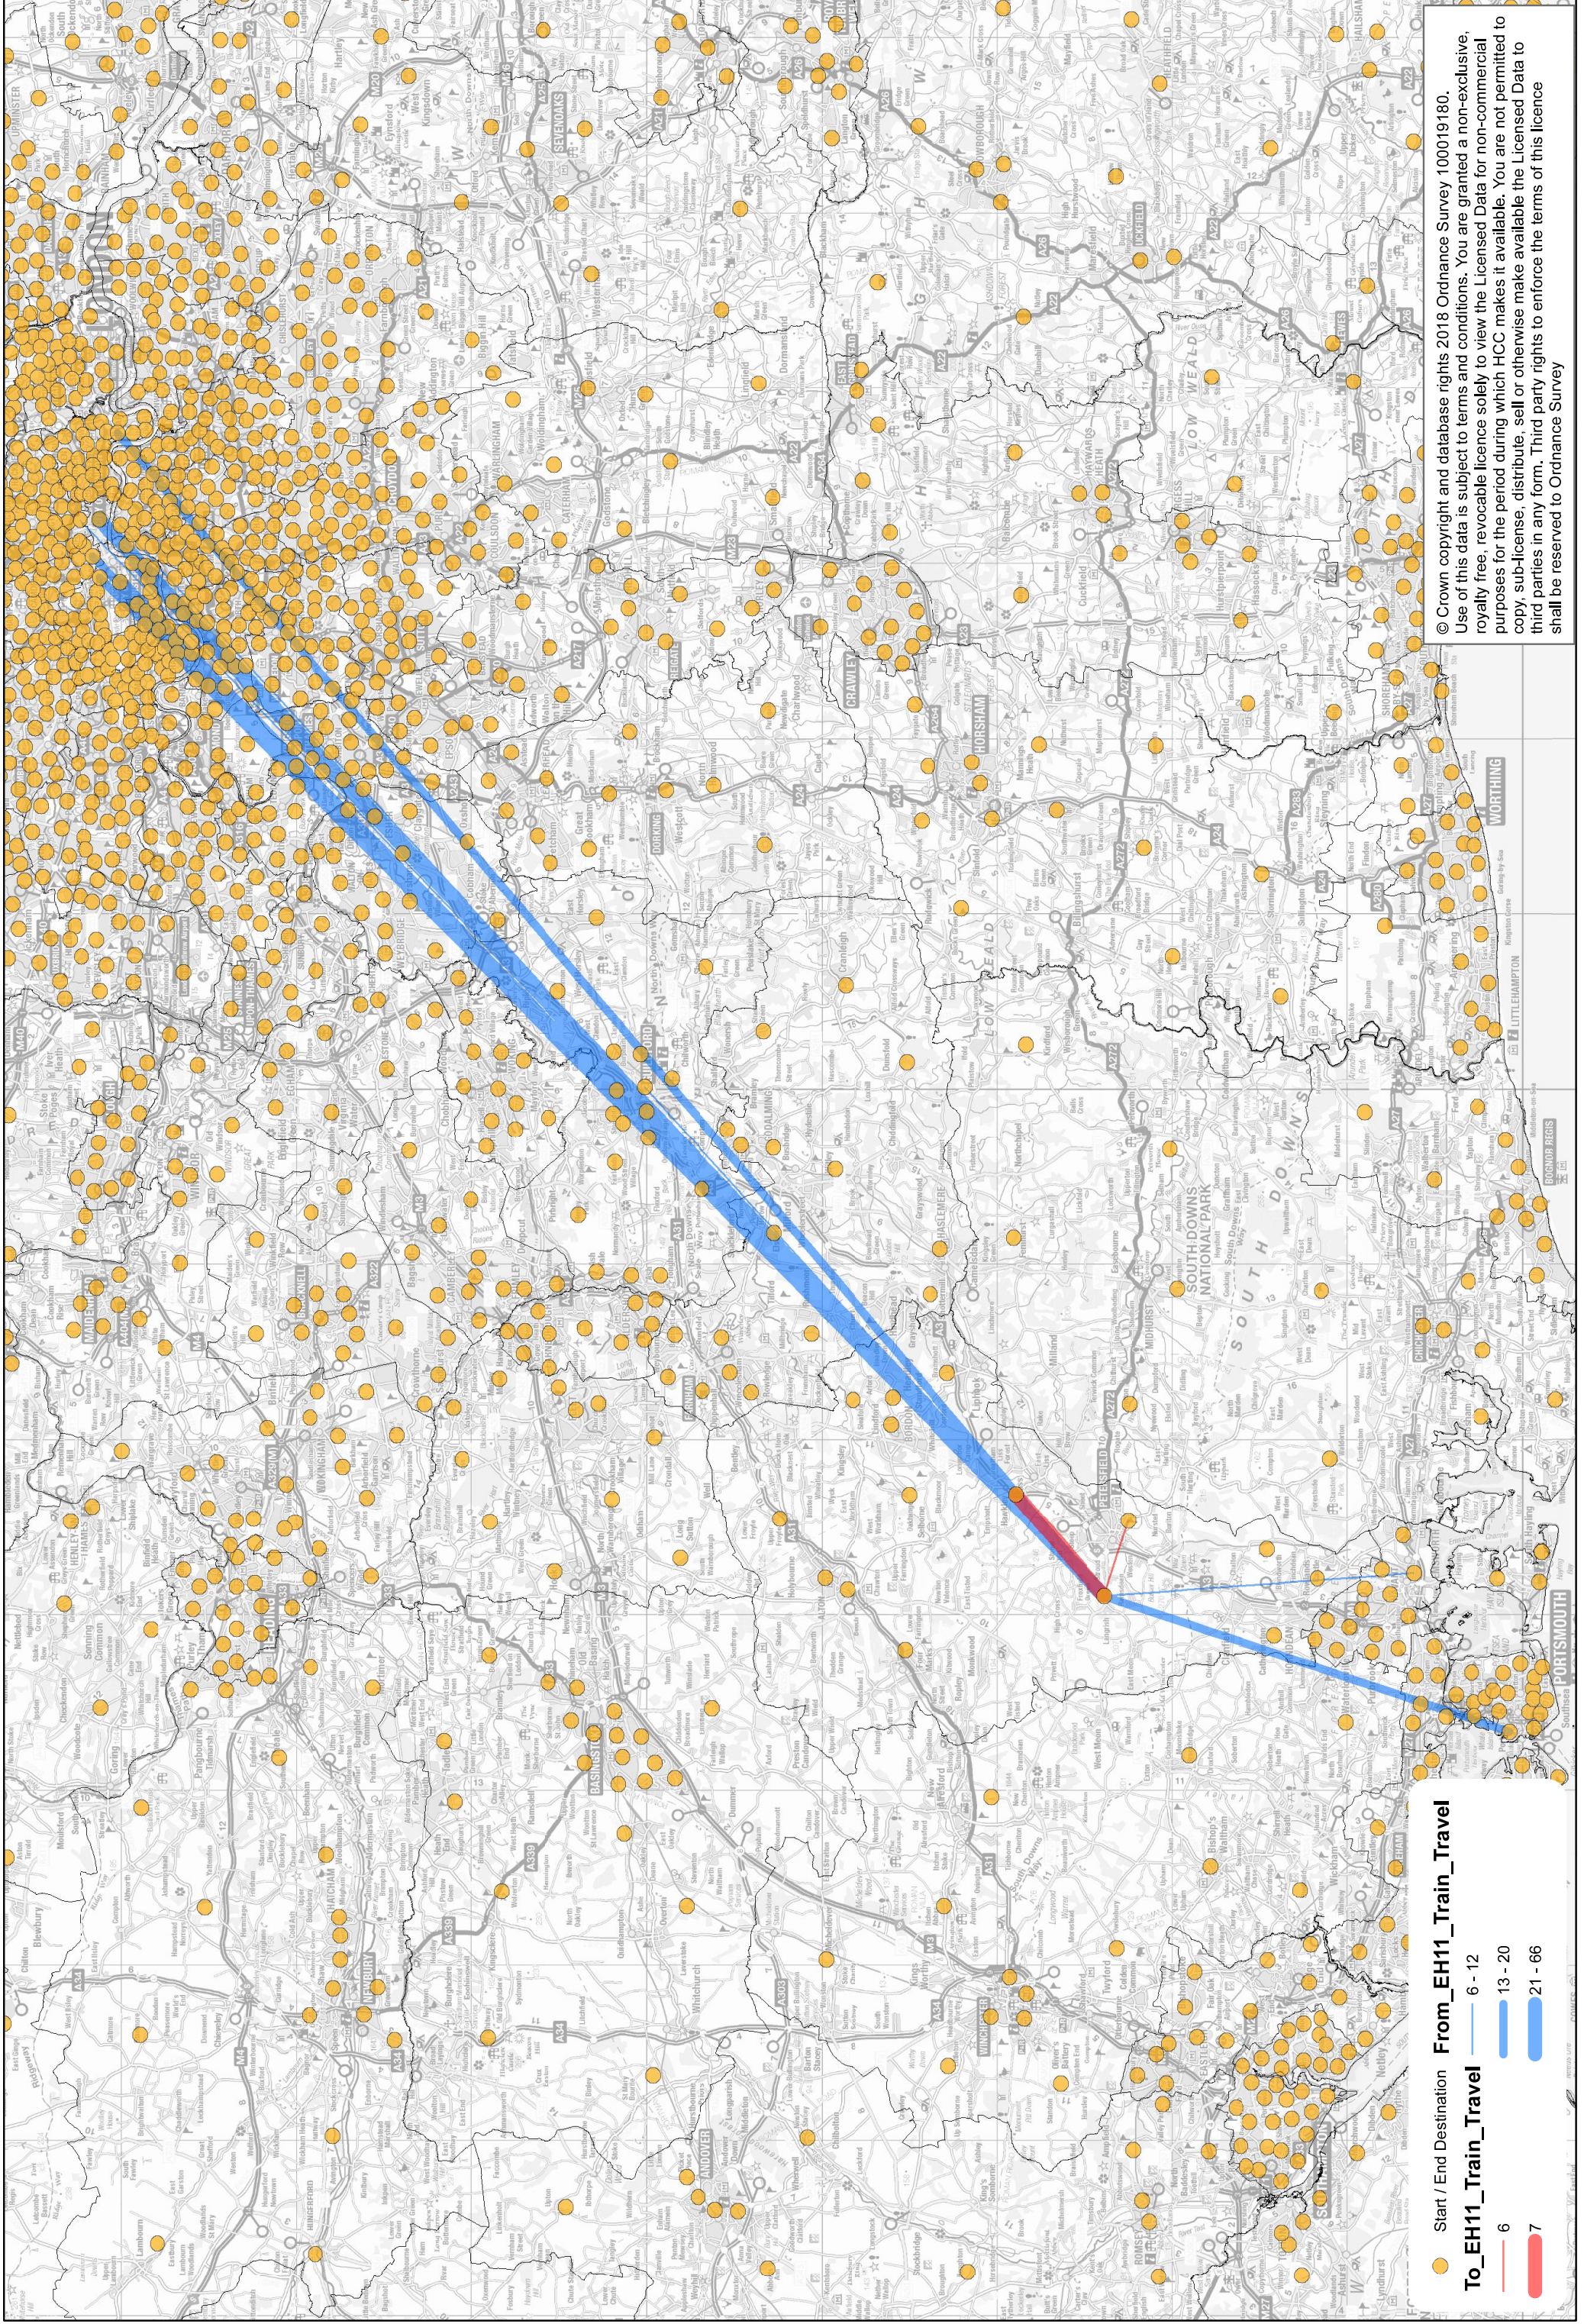

### **Key datashine maps**

● Start / End Destination  
**From EH011 by Car**  
— 6 - 24  
— 25 - 61  
— 62 - 249  
— 6 - 30  
— 31 - 93  
— 94 - 365

© Crown copyright and database rights 2018 Ordnance Survey 100019180.  
 Use of this data is subject to terms and conditions. You are granted a non-exclusive, royalty free, revocable licence solely to view the Licensed Data for non-commercial purposes for the period during which HCC makes it available. You are not permitted to copy, sub-license, distribute, sell or otherwise make available the Licensed Data to third parties in any form. Third party rights to enforce the terms of this licence shall be reserved to Ordnance Survey

© Crown copyright and database rights 2018 Ordnance Survey 100019180.  
 Use of this data is subject to terms and conditions. You are granted a non-exclusive, royalty free, revocable licence solely to view the Licensed Data for non-commercial purposes for the period during which HCC makes it available. You are not permitted to copy, sub-license, distribute, sell or otherwise make available the Licensed Data to third parties in any form. Third party rights to enforce the terms of this licence shall be reserved to Ordnance Survey