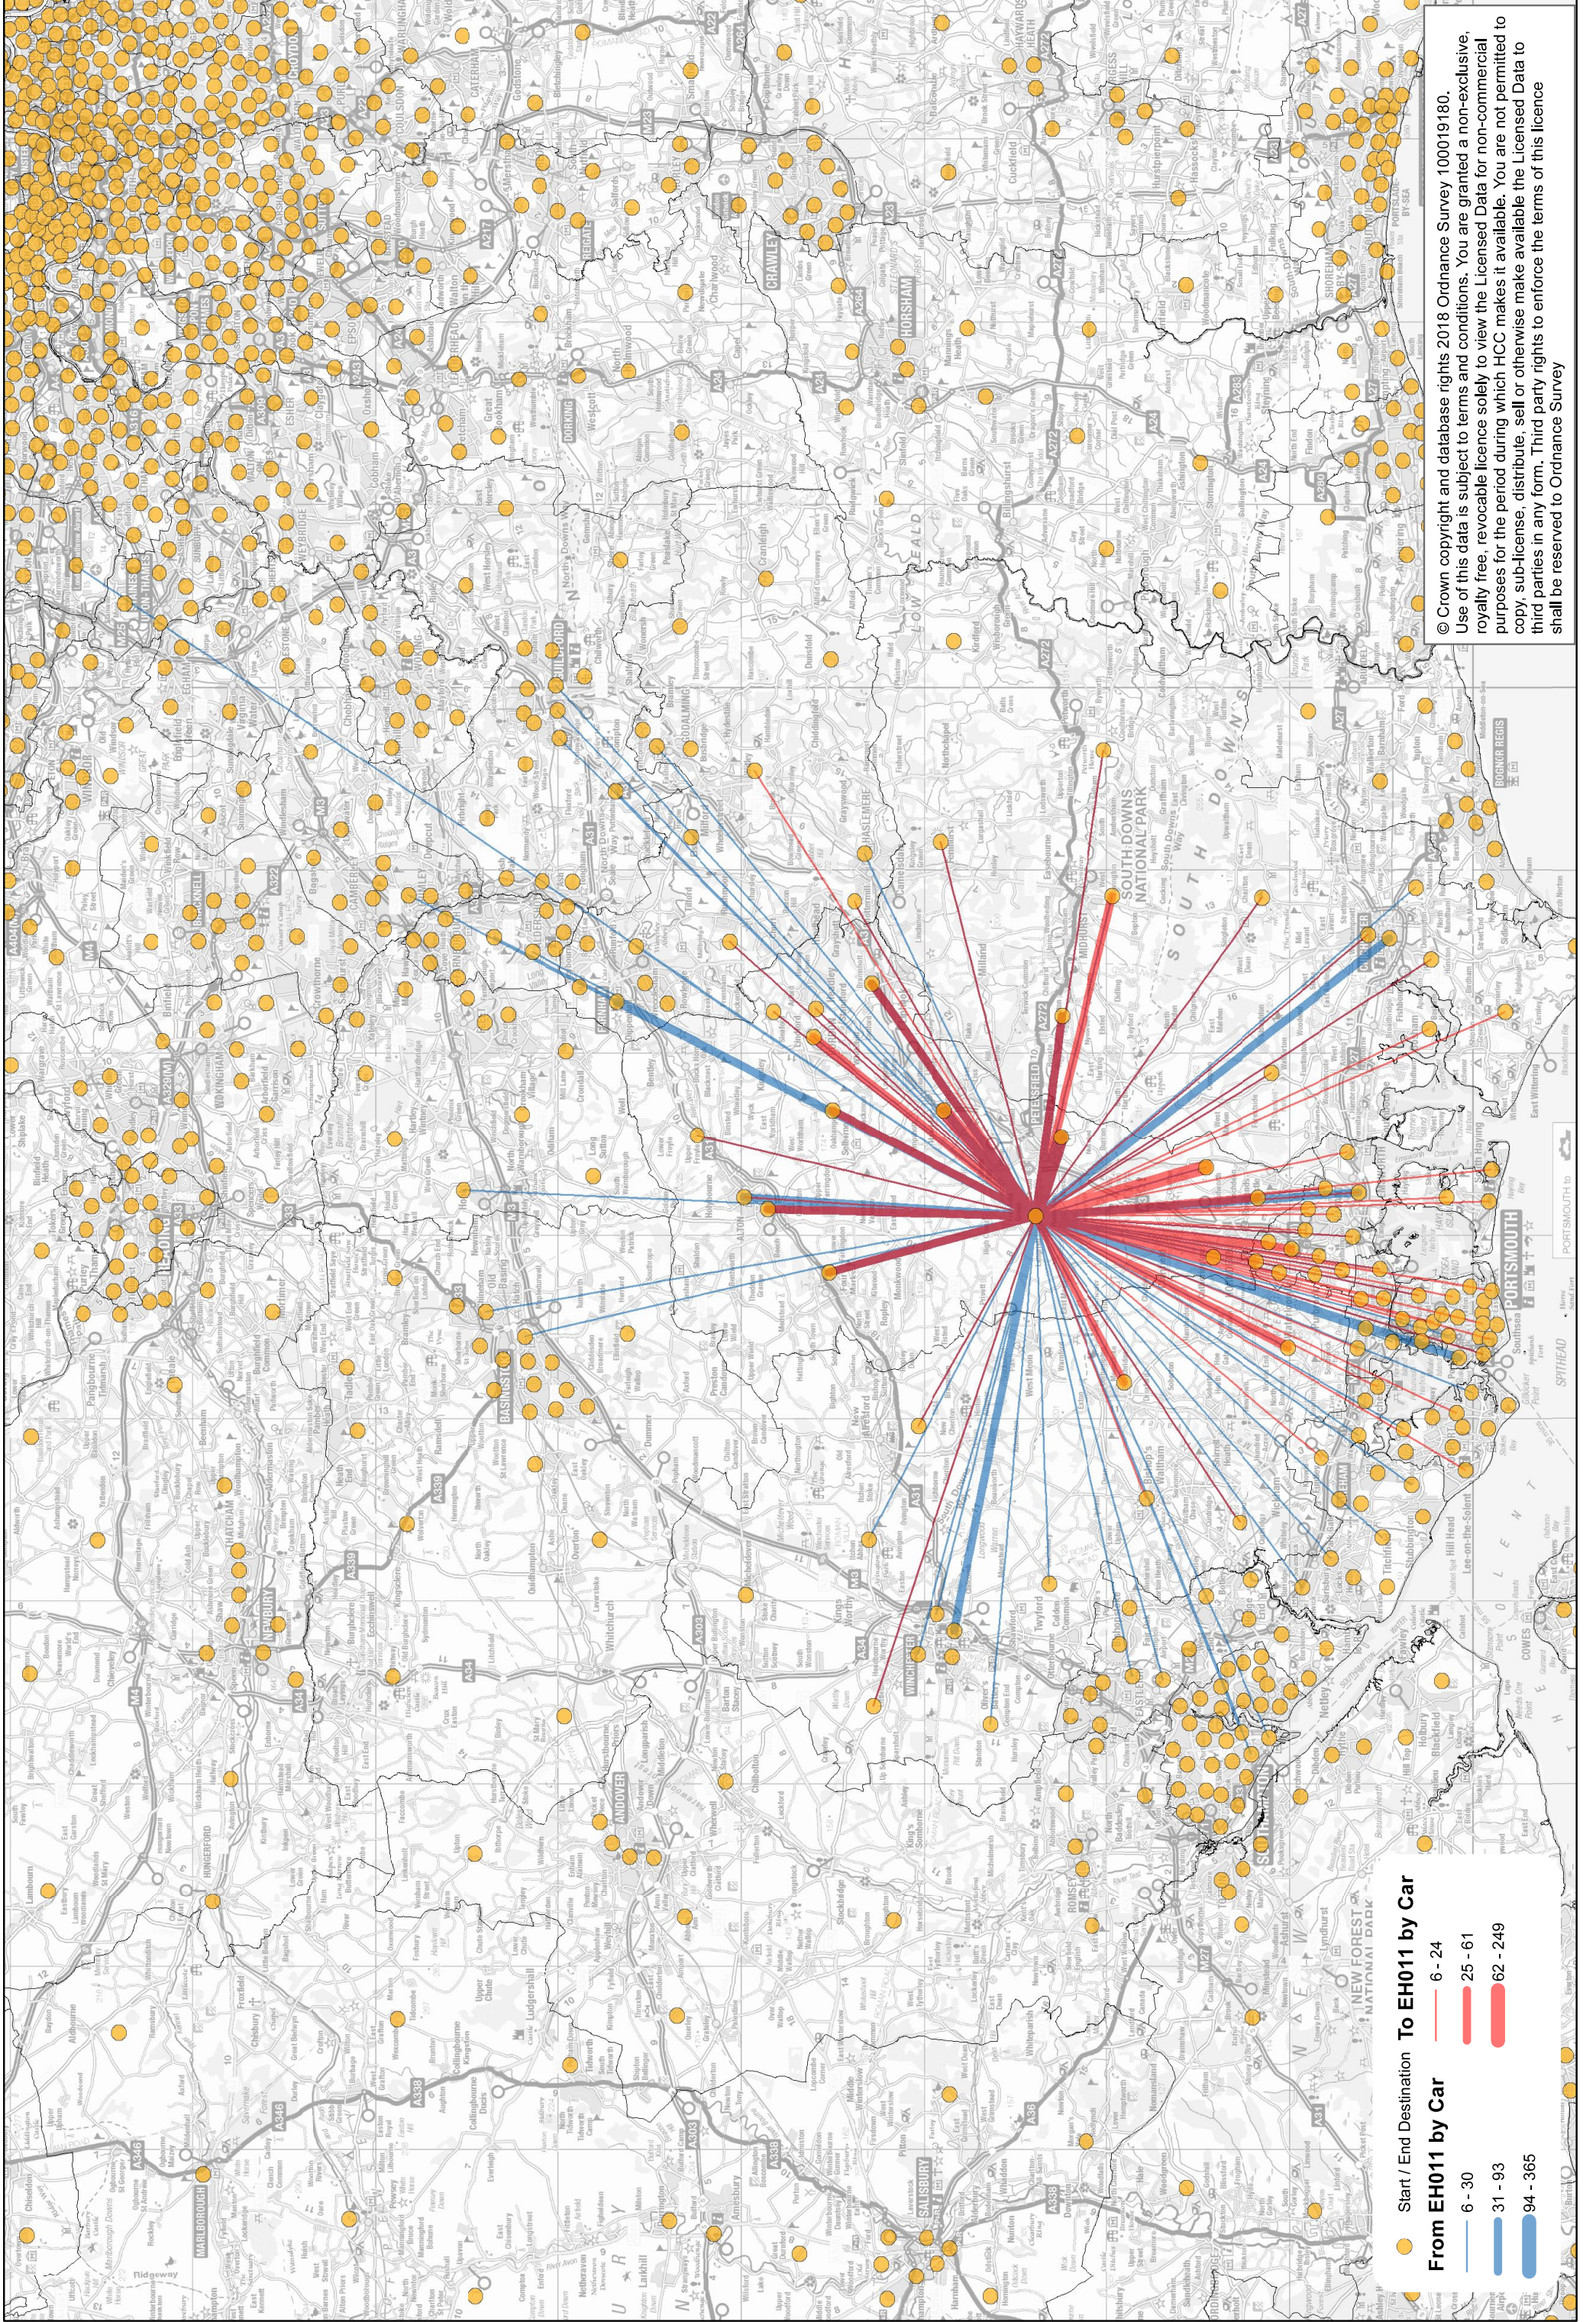

## **Appendix 7**

### **Key datashine maps**

● Start / End Destination  
**From EH011 by Car**  
— 6 - 24  
— 25 - 61  
— 62 - 249  
— 6 - 30  
— 31 - 93  
— 94 - 365

© Crown copyright and database rights 2018 Ordnance Survey 100019180.  
 Use of this data is subject to terms and conditions. You are granted a non-exclusive, royalty free, revocable licence solely to view the Licensed Data for non-commercial purposes for the period during which HCC makes it available. You are not permitted to copy, sub-license, distribute, sell or otherwise make available the Licensed Data to third parties in any form. Third party rights to enforce the terms of this licence shall be reserved to Ordnance Survey

© Crown copyright and database rights 2018 Ordnance Survey 100019180.  
 Use of this data is subject to terms and conditions. You are granted a non-exclusive, royalty free, revocable licence solely to view the Licensed Data for non-commercial purposes for the period during which HCC makes it available. You are not permitted to copy, sub-license, distribute, sell or otherwise make available the Licensed Data to third parties in any form. Third party rights to enforce the terms of this licence shall be reserved to Ordnance Survey