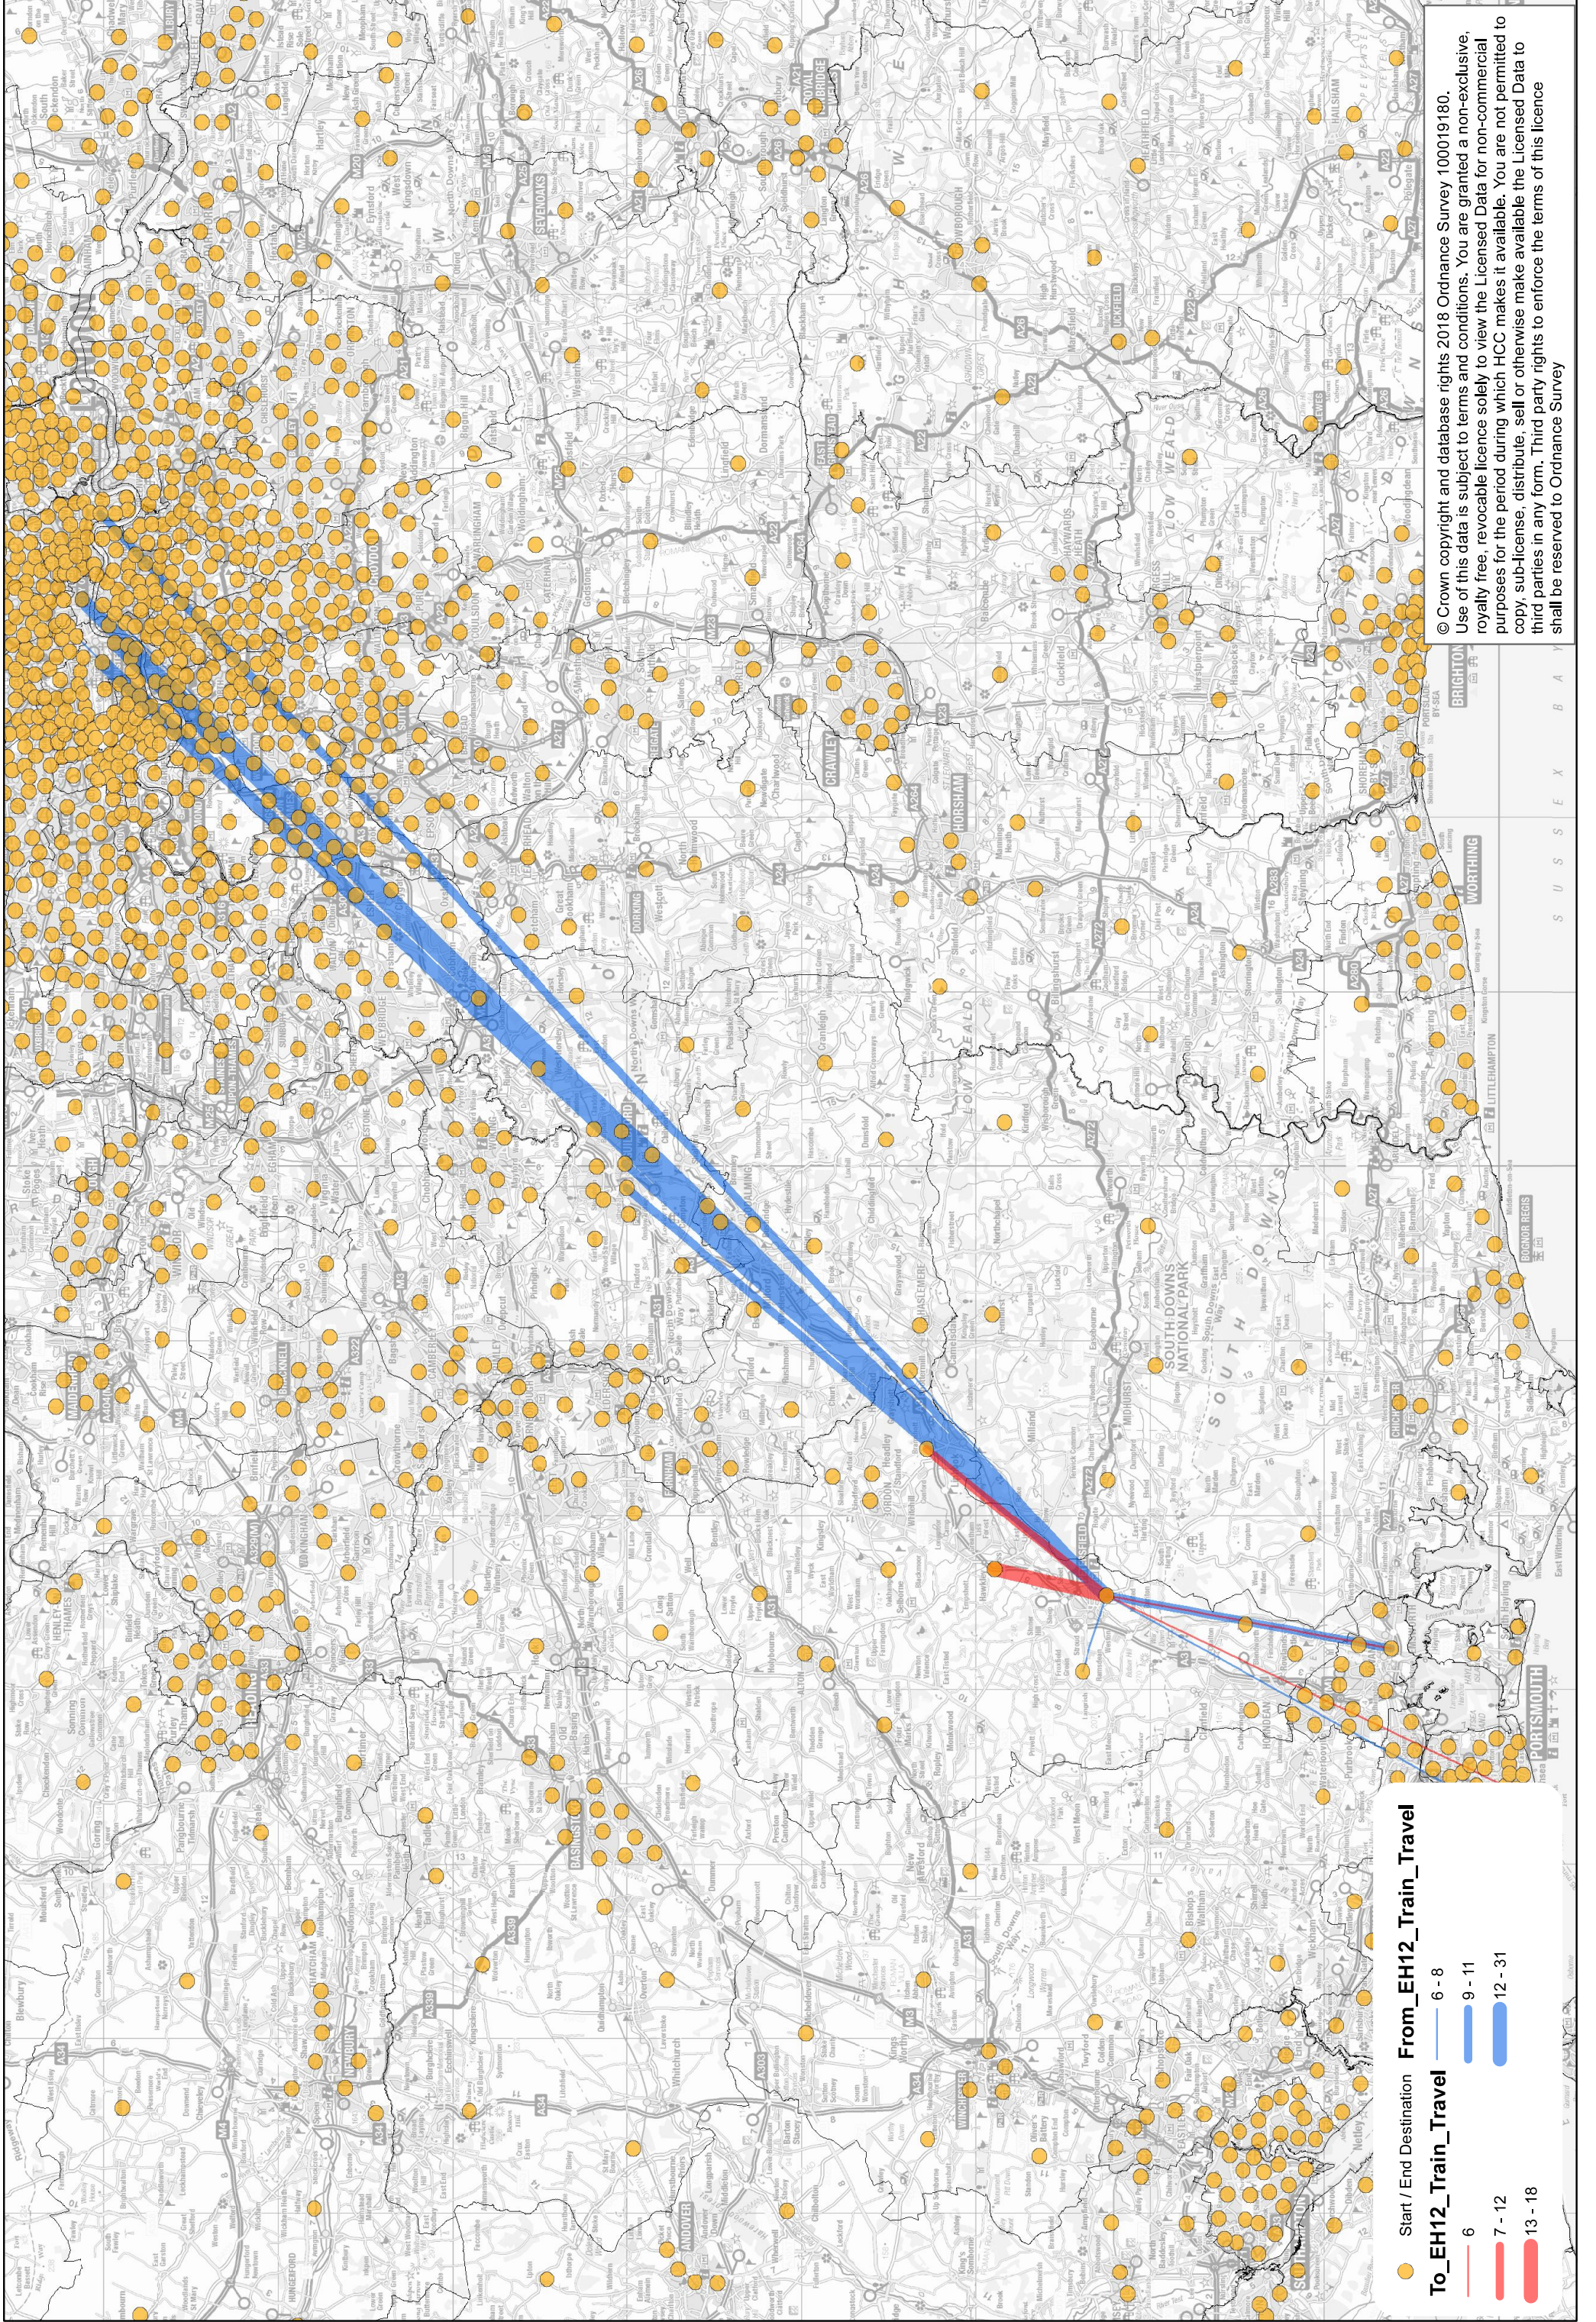

### **Key datashine maps**

● Start / End Destination  
**From EH011 by Car**  
— 6 - 24  
— 25 - 61  
— 62 - 249  
— 6 - 30  
— 31 - 93  
— 94 - 365

© Crown copyright and database rights 2018 Ordnance Survey 100019180.  
 Use of this data is subject to terms and conditions. You are granted a non-exclusive, royalty free, revocable licence solely to view the Licensed Data for non-commercial purposes for the period during which HCC makes it available. You are not permitted to copy, sub-license, distribute, sell or otherwise make available the Licensed Data to third parties in any form. Third party rights to enforce the terms of this licence shall be reserved to Ordnance Survey

© Crown copyright and database rights 2018 Ordnance Survey 100019180.  
 Use of this data is subject to terms and conditions. You are granted a non-exclusive, royalty free, revocable licence solely to view the Licensed Data for non-commercial purposes for the period during which HCC makes it available. You are not permitted to copy, sub-license, distribute, sell or otherwise make available the Licensed Data to third parties in any form. Third party rights to enforce the terms of this licence shall be reserved to Ordnance Survey