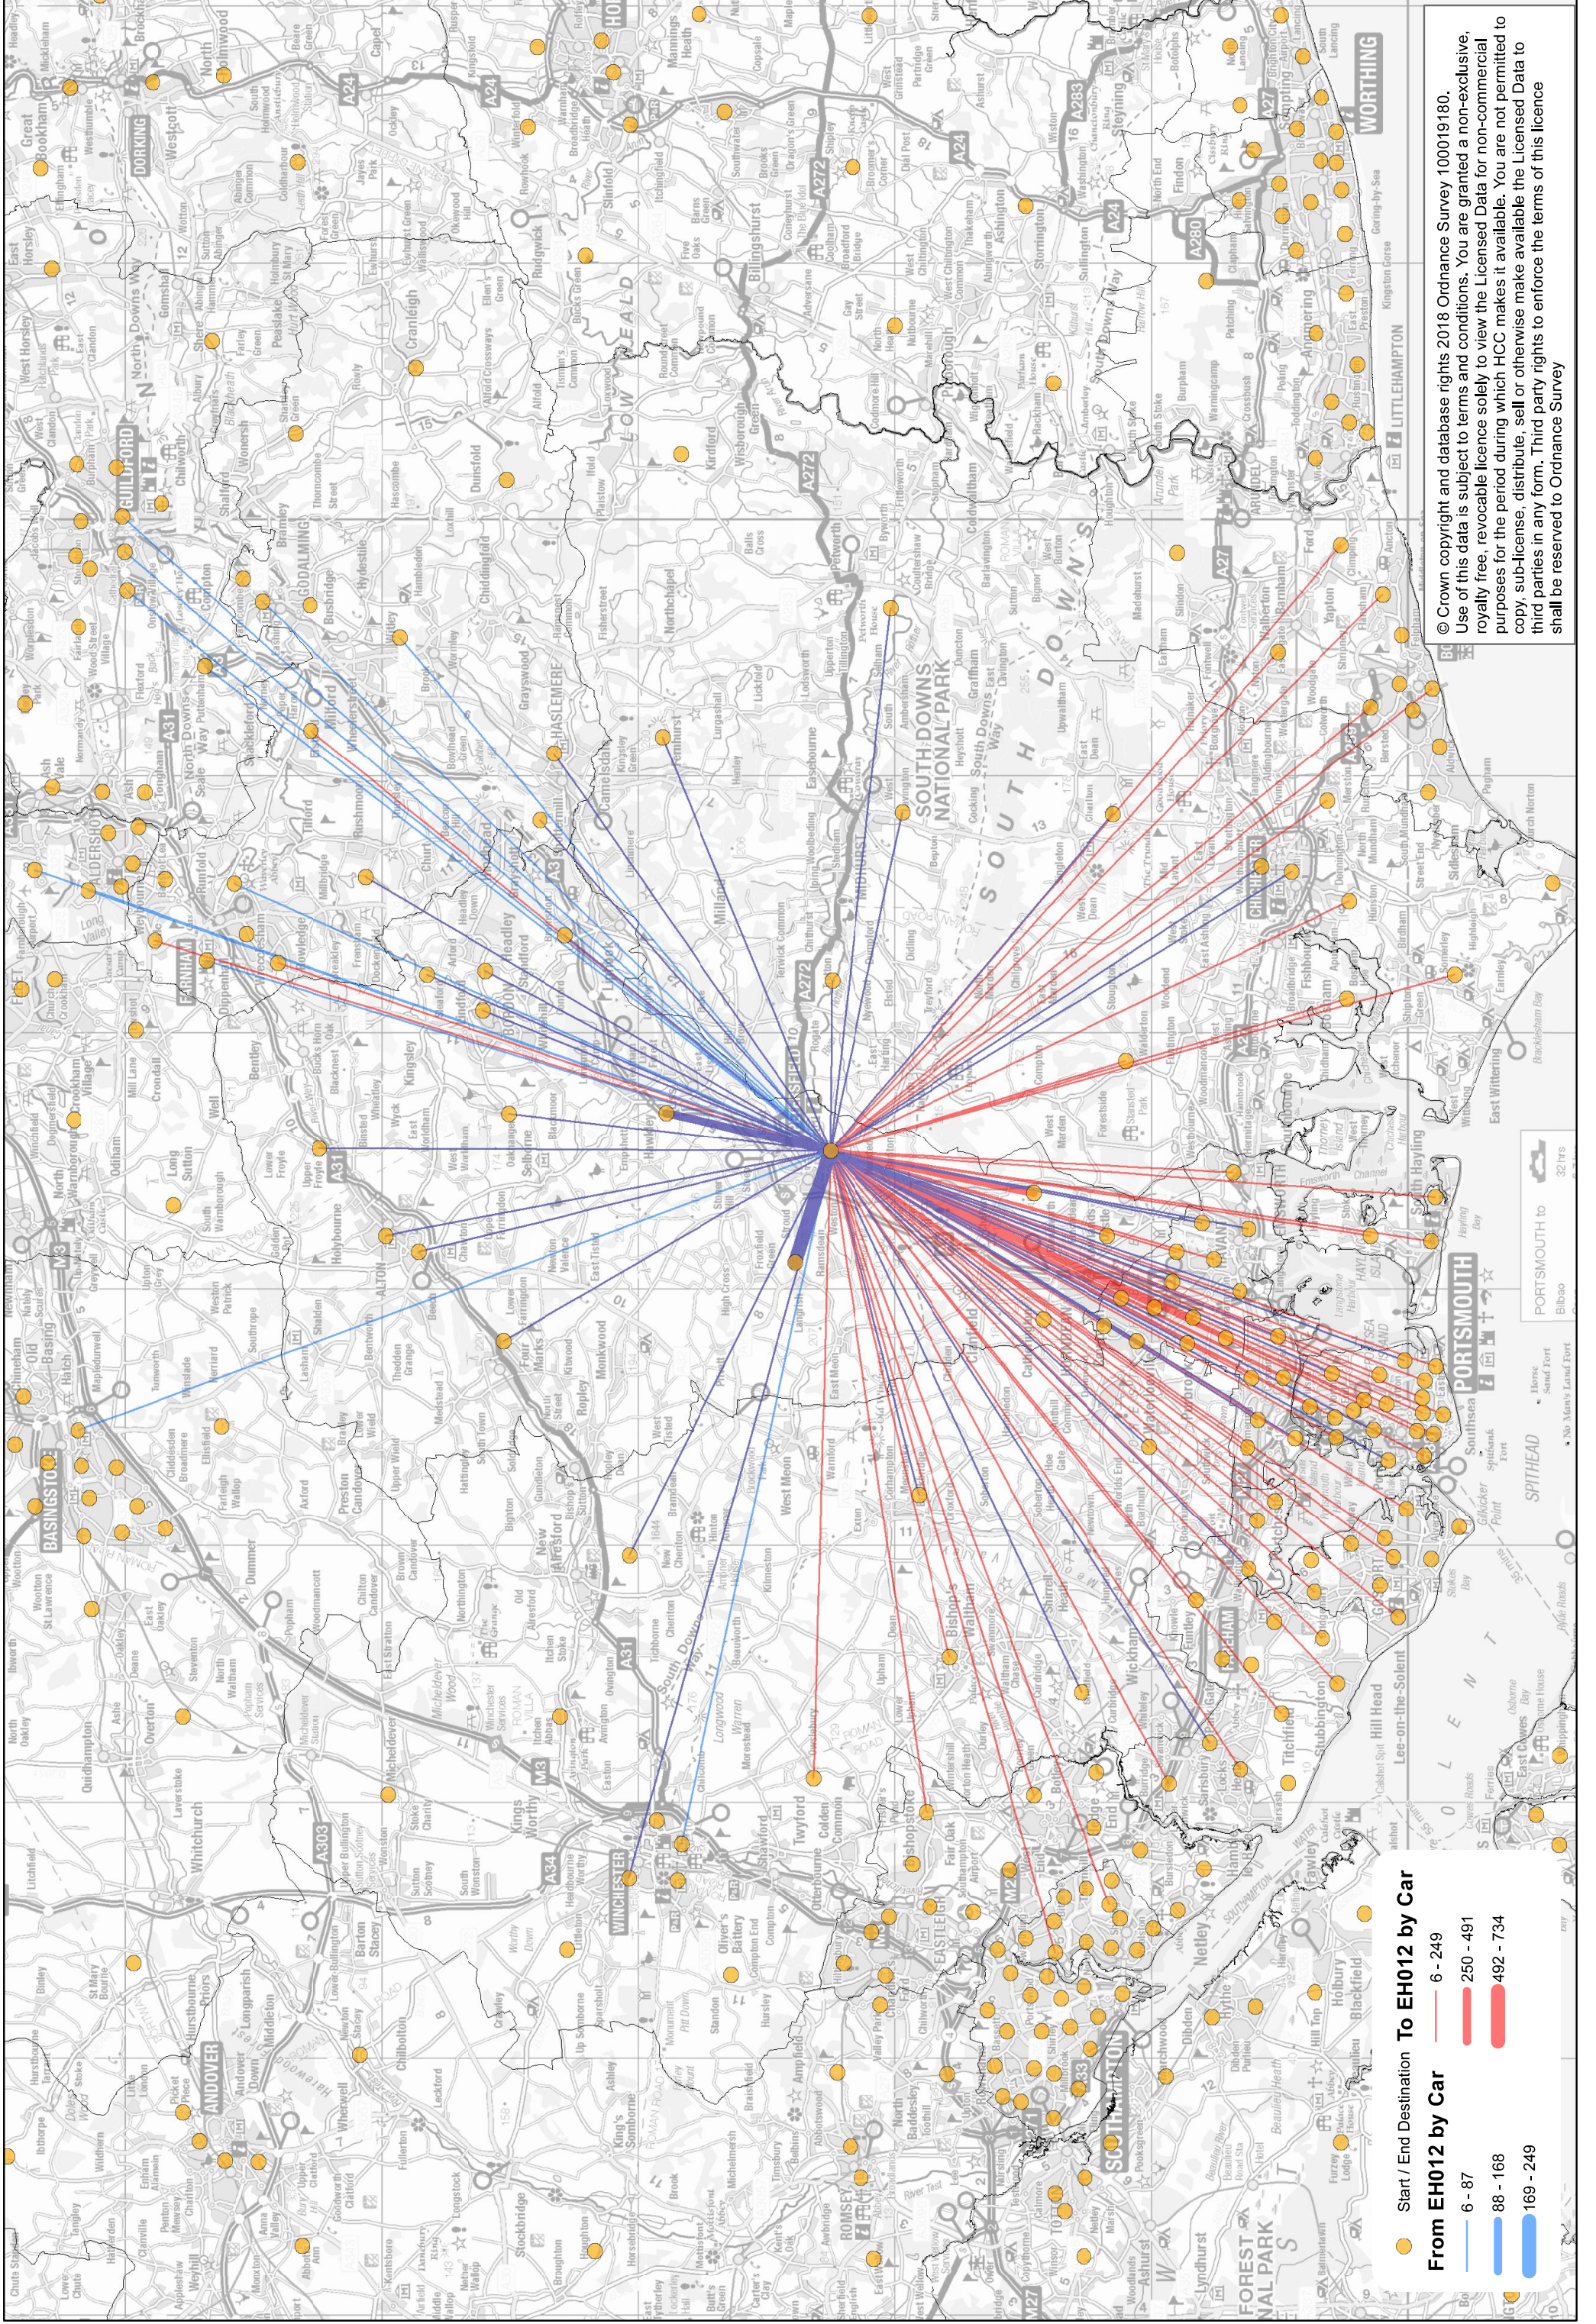

## **Appendix 7**

### **Key datashine maps**

● Start / End Destination  
**From EH011 by Car**  
— 6 - 24  
— 25 - 61  
— 62 - 249  
— 6 - 30  
— 31 - 93  
— 94 - 365

© Crown copyright and database rights 2018 Ordnance Survey 100019180.  
 Use of this data is subject to terms and conditions. You are granted a non-exclusive, royalty free, revocable licence solely to view the Licensed Data for non-commercial purposes for the period during which HCC makes it available. You are not permitted to copy, sub-license, distribute, sell or otherwise make available the Licensed Data to third parties in any form. Third party rights to enforce the terms of this licence shall be reserved to Ordnance Survey

© Crown copyright and database rights 2018 Ordnance Survey 100019180.  
 Use of this data is subject to terms and conditions. You are granted a non-exclusive, royalty free, revocable licence solely to view the Licensed Data for non-commercial purposes for the period during which HCC makes it available. You are not permitted to copy, sub-license, distribute, sell or otherwise make available the Licensed Data to third parties in any form. Third party rights to enforce the terms of this licence shall be reserved to Ordnance Survey