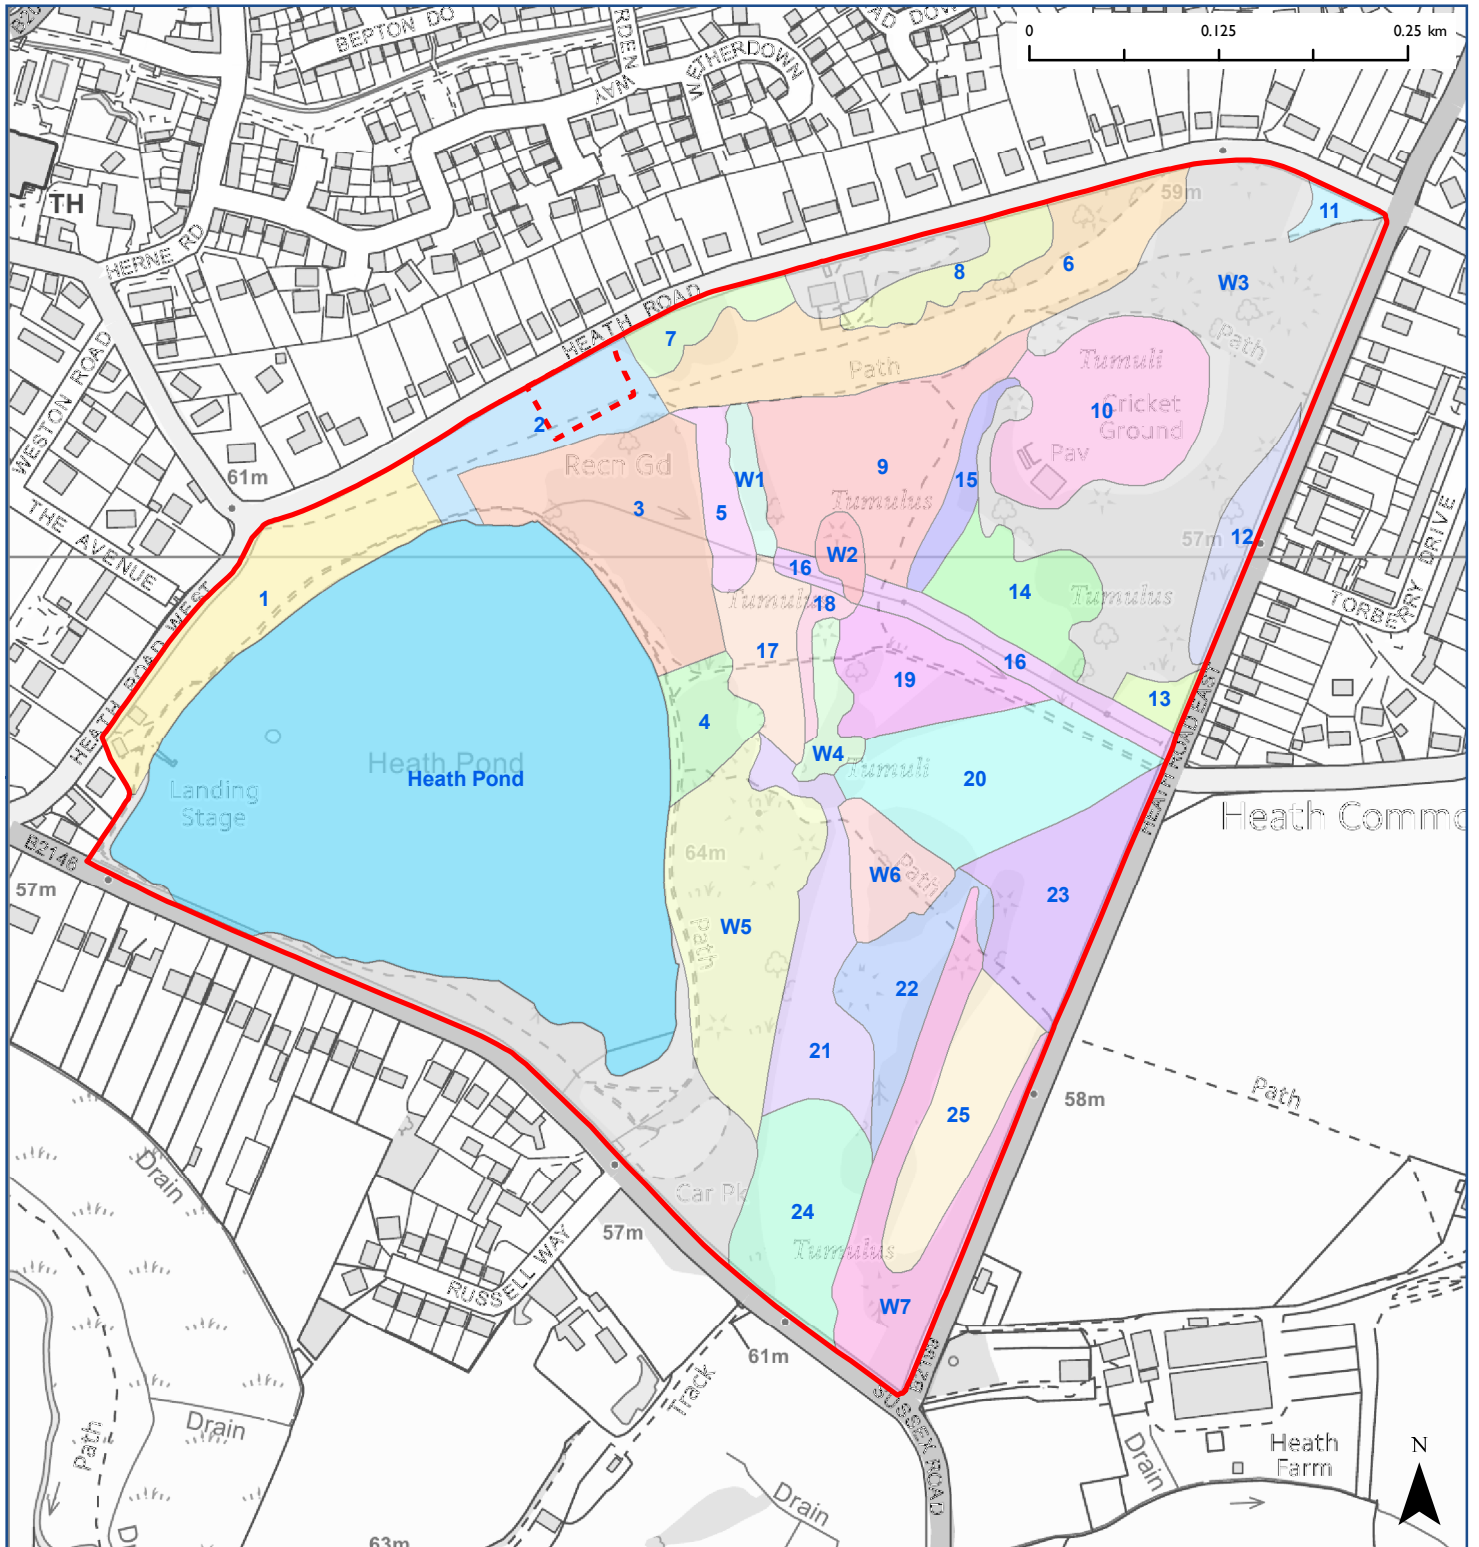

# Map 4: Petersfield Heath - 1993 Management Compartments

© Crown copyright and database rights 2020 Ordnance Survey 100050083

Scale at A4 1:5,000

- Site boundary
- Old tennis courts