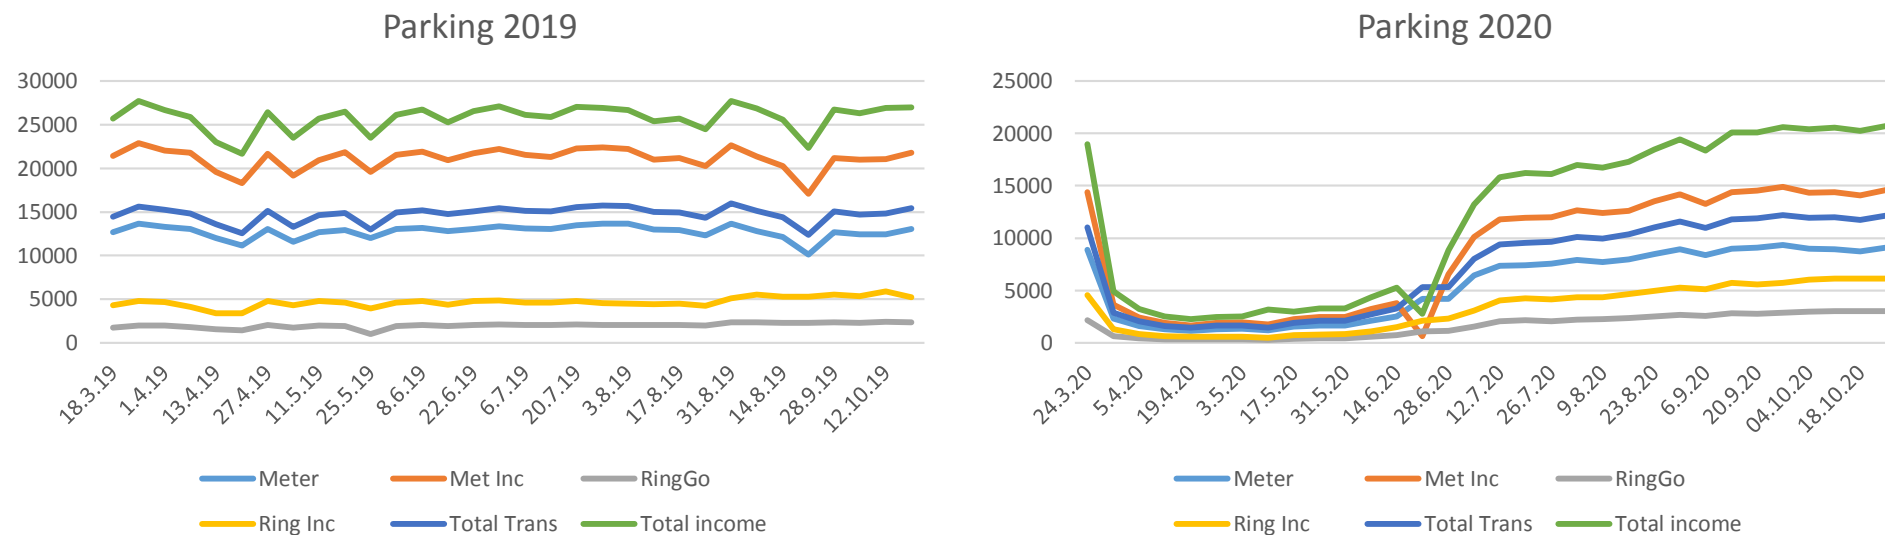

As part of the ongoing recovery of Petersfield town, we thought it would be useful to demonstrate the comparison of parking in the East Hampshire District Car Parks compared to last year. This clearly shows the first lockdown data, where very few people were using car parks, to recent figures starting in July until October, where the recovery has almost been to last year levels

Meter & RingGo represents number of transactions